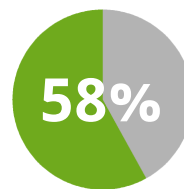

JOURNALS POSTED ON JULY 20, 2018

Mexican Discoveries

STAN SLADE

SUPPORT PLEDGED

GLOBAL

Thank you, thank you, thank you!! This week your gifts and prayers helped to make it possible for some forty students and university ministry leaders to have a deeper encounter

with Jesus!

Your support enabled me to

accept the invitation to teach in this year's Leader Formation Encounter (EFL2018), organized by the Mexican affiliate of the International Fellowship of Evangelical Students (think: InterVarsity in the U.S.). This event is run on a shoestring and held in a rustic-but-beautiful camp, nestled in the mountains of south central Mexico. (You can find it with Google Maps: Campamento Citlali, Avandaro, Mexico.)